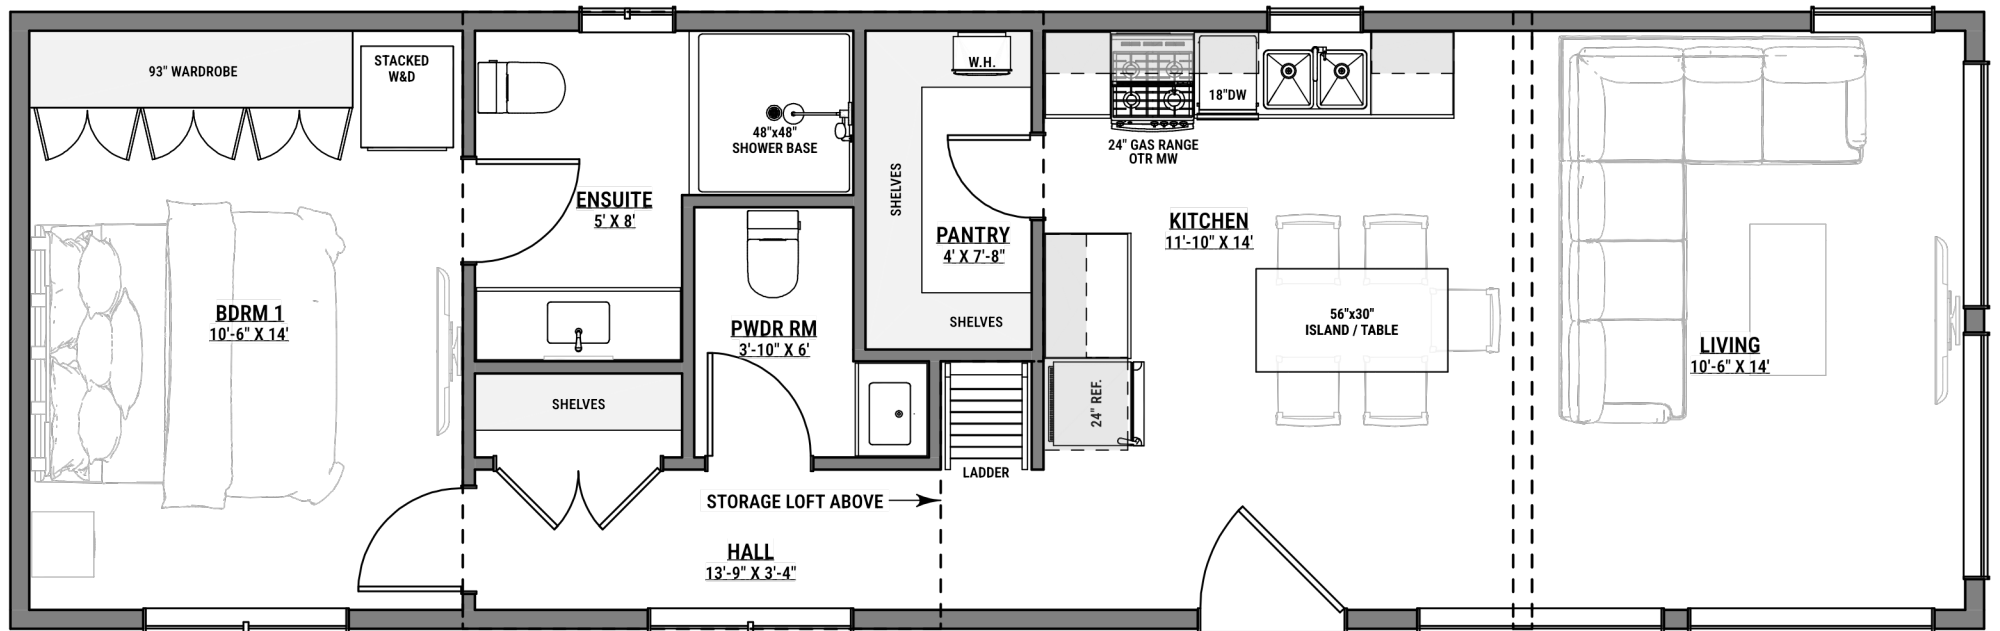

Floor Area: 720sq.ft

Dimensions: 15' x 48'

Loving this plan?

Let's bring it to life – get in touch to make it yours!  
(403) 928-7114 | [info@amberwoodtinyhomes.com](mailto:info@amberwoodtinyhomes.com)

Loving this plan?