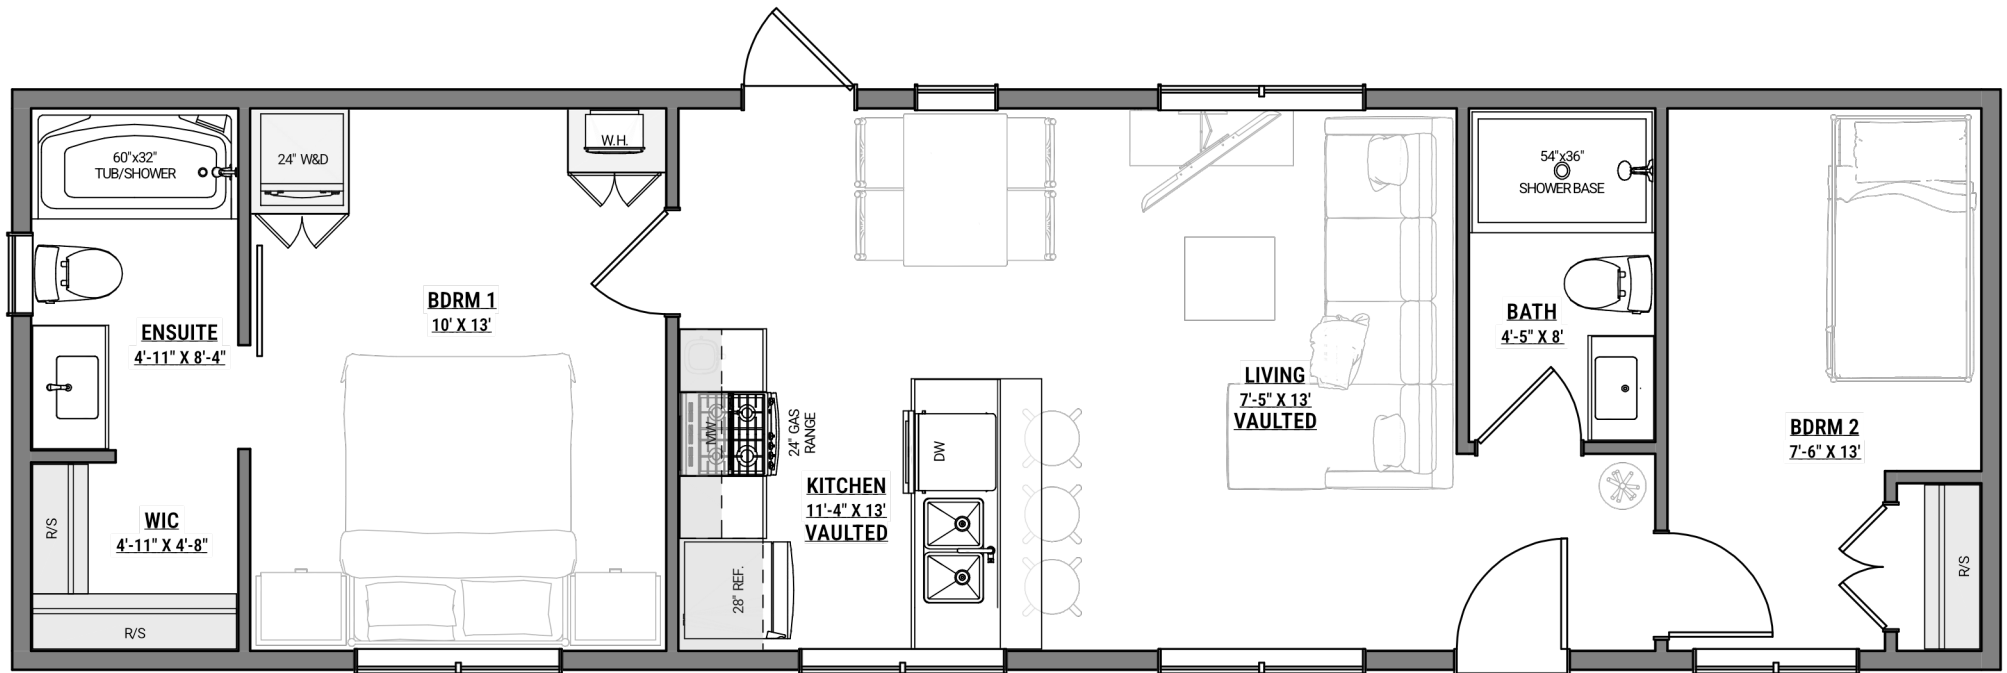

Floor Area: 672sq.ft

Dimensions: 14' x 48'

Loving this plan?

Let's bring it to life – get in touch to make it yours!  
(403) 928-7114 | [info@amberwoodtinyhomes.com](mailto:info@amberwoodtinyhomes.com)

Loving this plan?