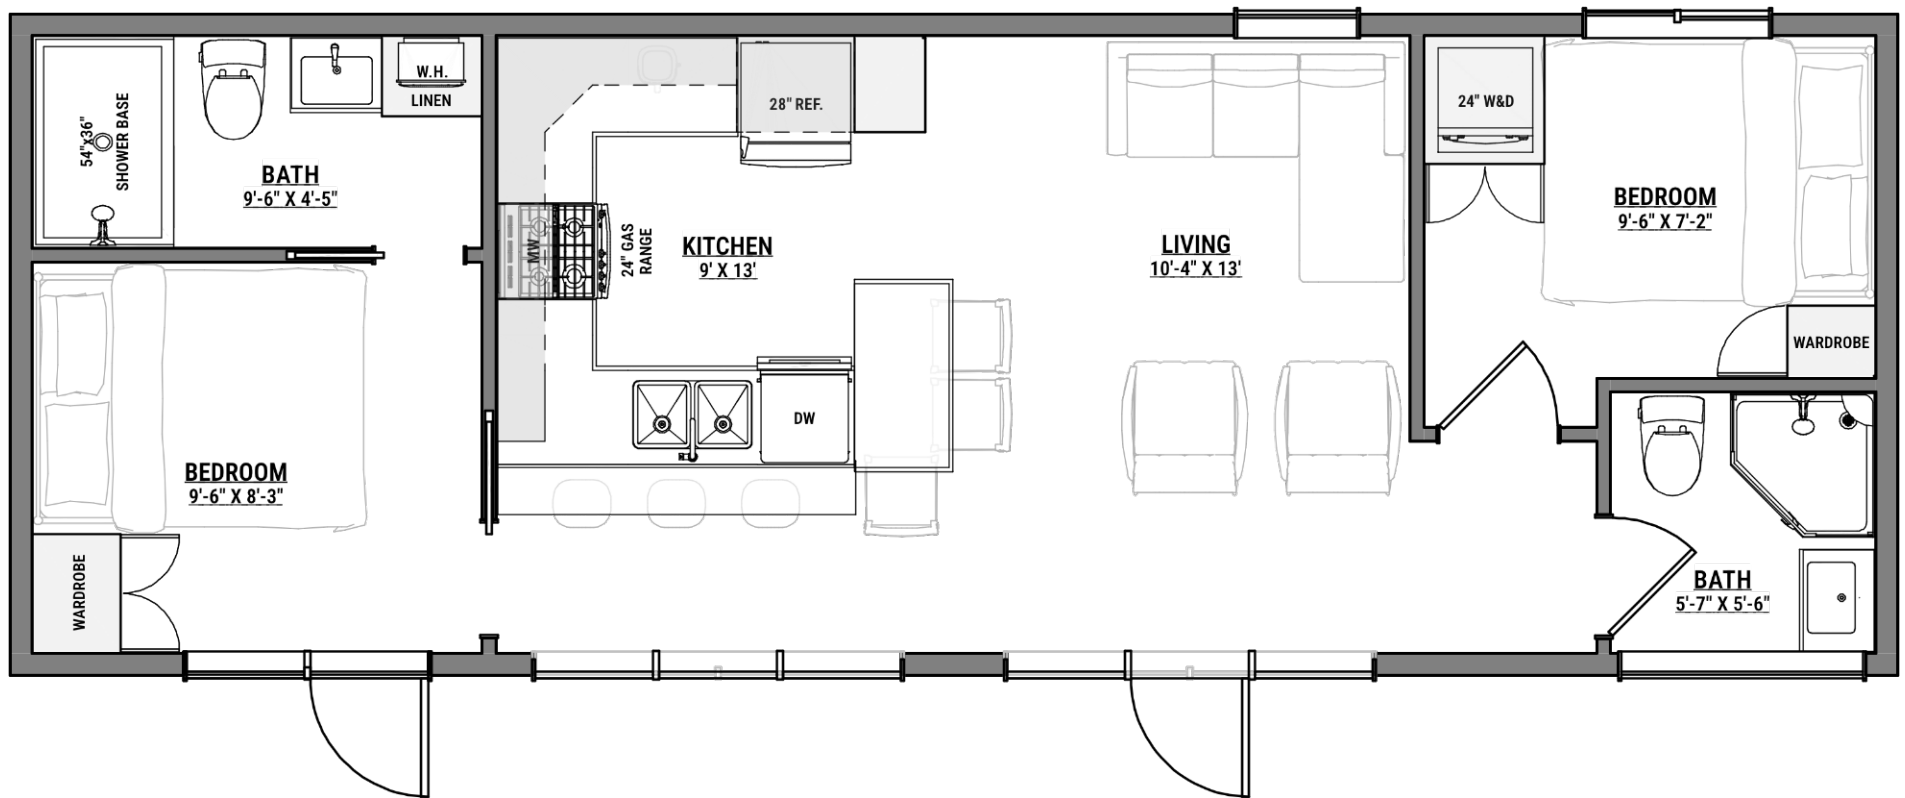

Floor Area: 560sq.ft

Dimensions: 14' x 40'

Loving this plan?

Let's bring it to life – get in touch to make it yours!  
(403) 928-7114 | [info@amberwoodtinyhomes.com](mailto:info@amberwoodtinyhomes.com)

Loving this plan?