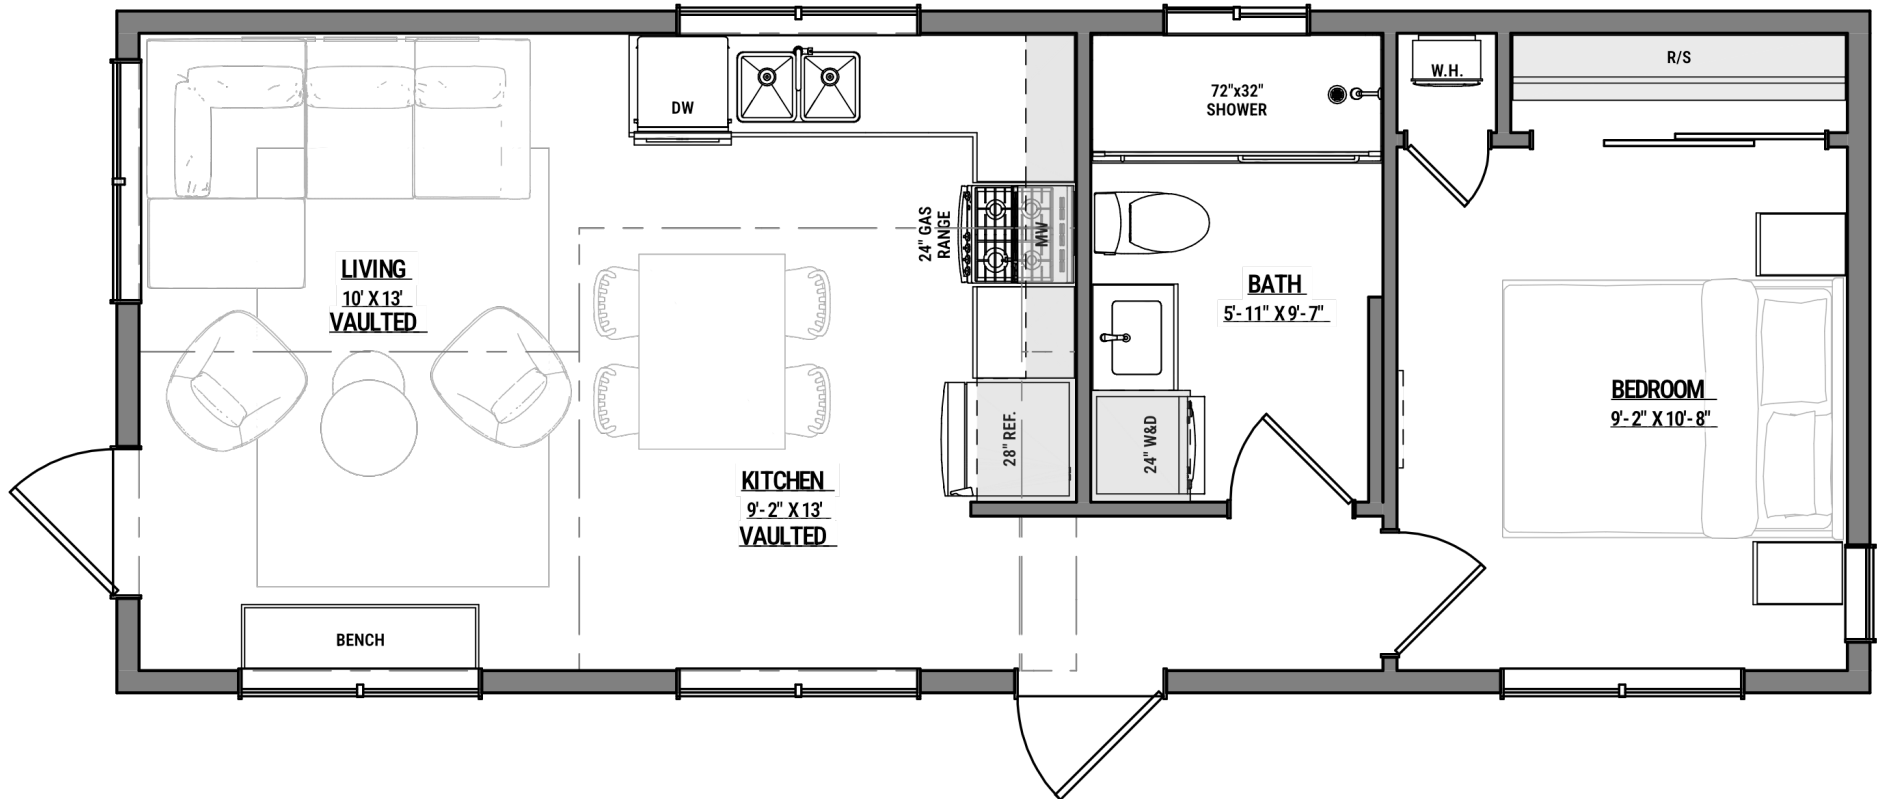

Floor Area: 504sq.ft

Dimensions: 14' x 36'

Loving this plan?

Let's bring it to life – get in touch to make it yours!
(403) 928-7114 | info@amberwoodtinyhomes.com

Loving this plan?

Let's bring it to life – get in touch to make it yours!
(403) 928-7114 | info@amberwoodtinyhomes.com