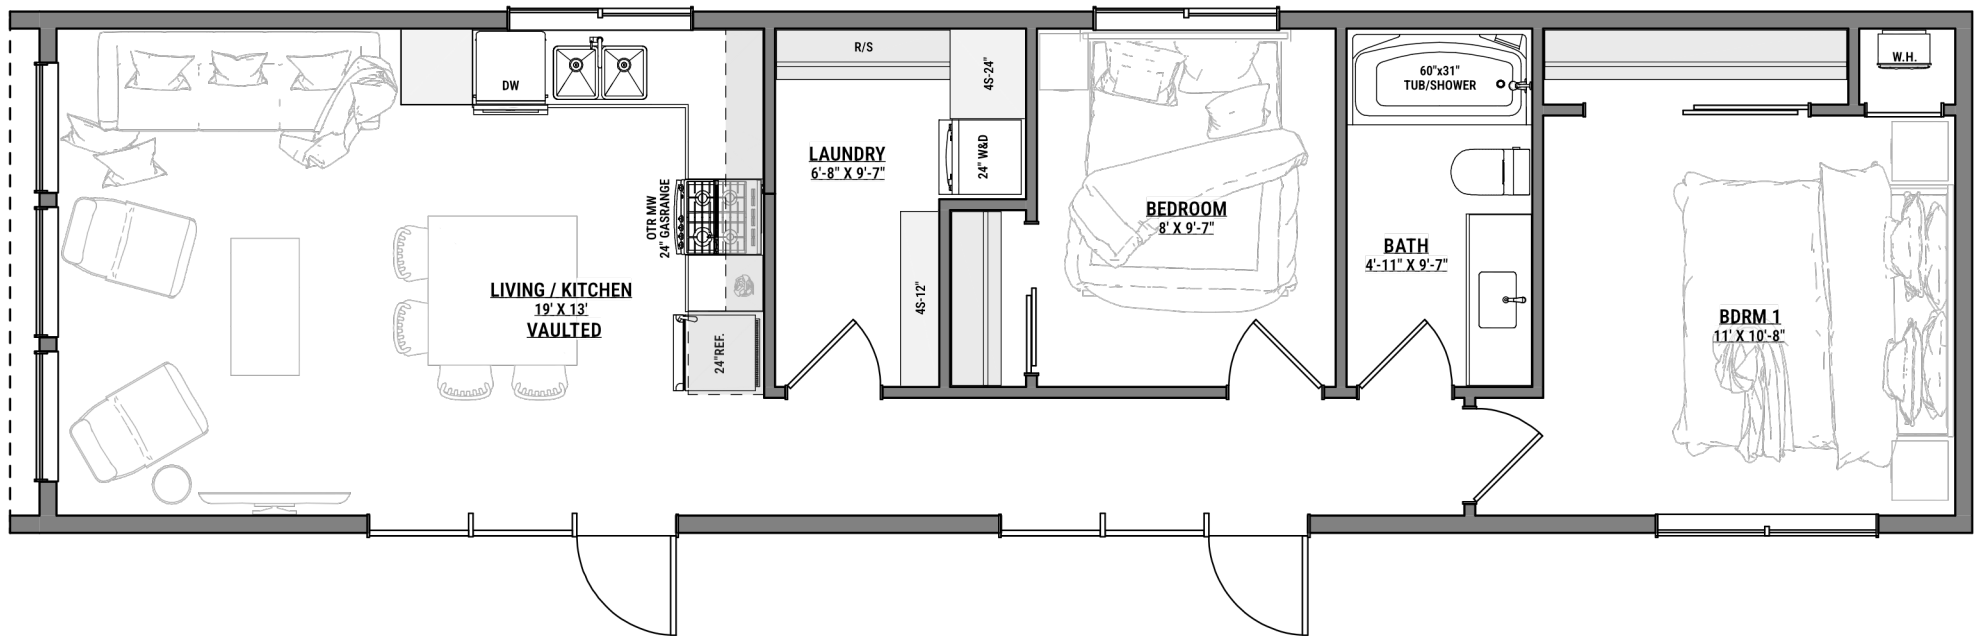

Floor Area: 728sq.ft

Dimensions: 14' x 52'

Loving this plan?

Let's bring it to life – get in touch to make it yours!
(403) 928-7114 | info@amberwoodtinyhomes.com

Loving this plan?

Let's bring it to life – get in touch to make it yours!
(403) 928-7114 | info@amberwoodtinyhomes.com