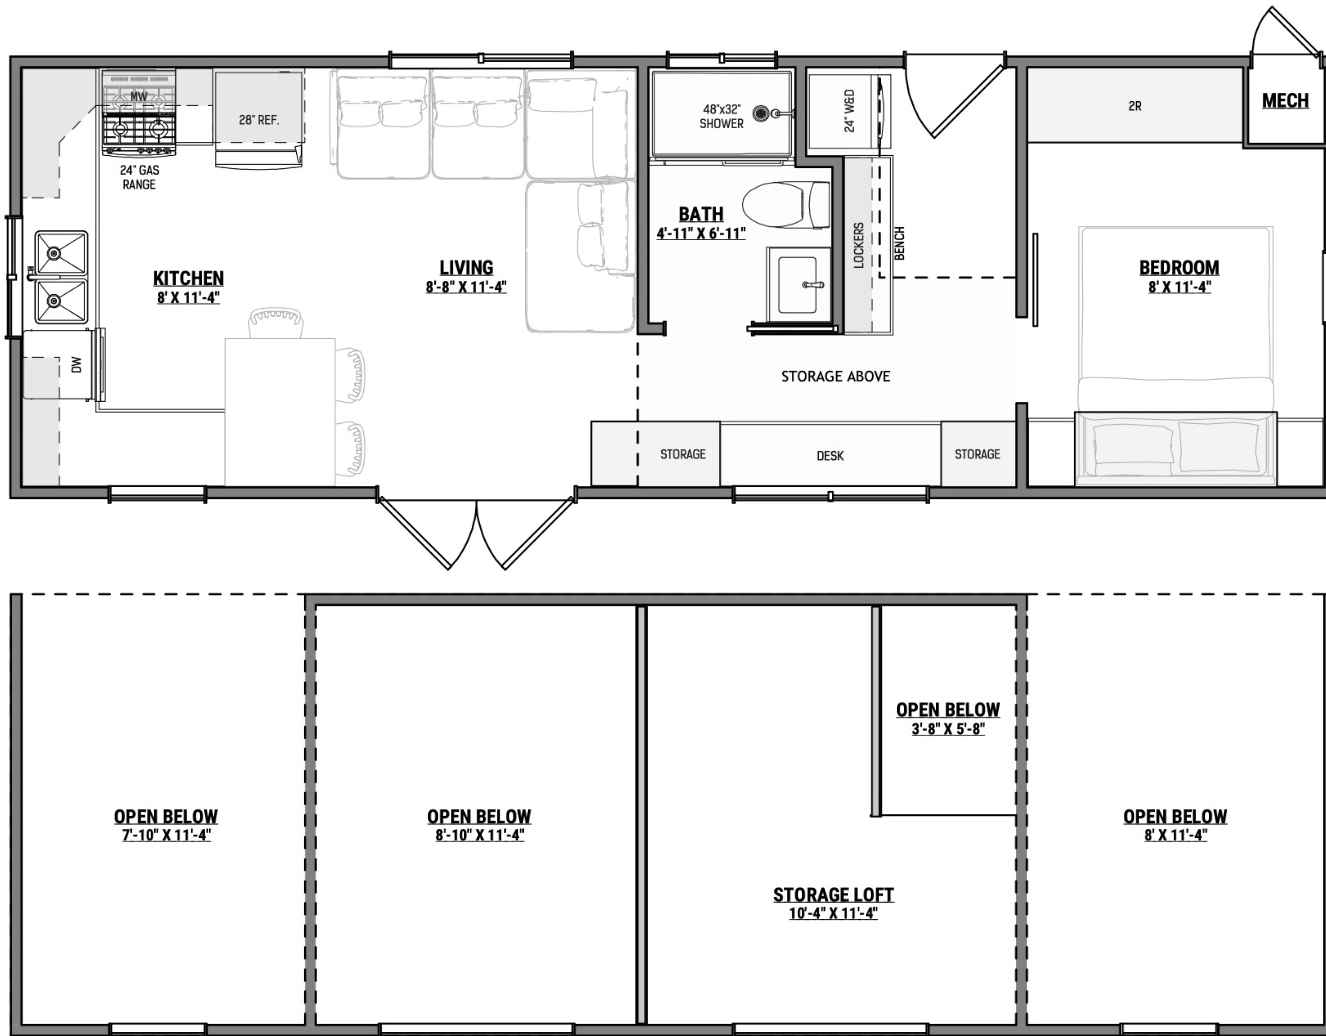

Main Floor: 432sq.ft Loft: 104sq.ft Total: 536sq.ft

Loving this plan?

Let's bring it to life – get in touch to make it yours!
(403) 928-7114 | info@amberwoodtinyhomes.com

Loving this plan?

Let's bring it to life – get in touch to make it yours!
(403) 928-7114 | info@amberwoodtinyhomes.com